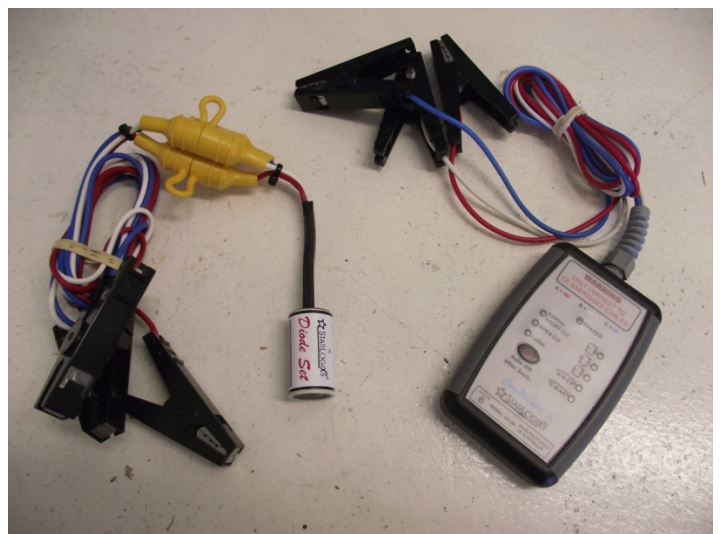

CoreMaster by ★ STARLOGIXS

CoreMaster provides ease of mind for cable identification when laying underground 3 phase cables. Trifoil arrangements are often not colour coded for identification, making it difficult to ensure correct phasing. The StarLogixs CoreMaster has been specifically designed to solve this problem.

This unique phasing detector provides increased safety and reliability for personnel involved in cable laying services.

Possible implementations include overhead services and PAD mount transformers.

- Diode set (including protection from 5kV Meggar damage)
- Low battery indication
- Auto power off
- Water resistant
- Travel case included